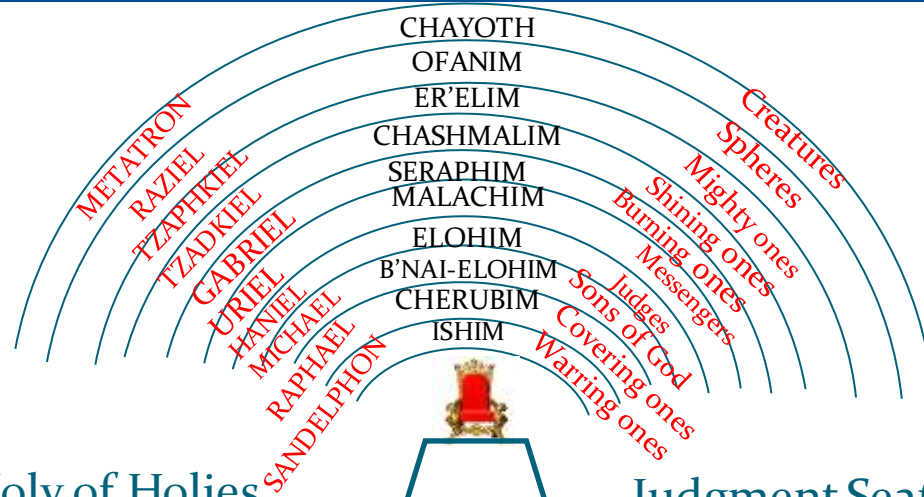

Inner Court

Holy of Place

Spirit of Lord

Veil - Truth

Bench of 3
Throne of God

Heaven
Judge My Courts

Creative Light
Light

Holy of Holies
Mercy Seat

Judgment Seat of
Christ

River of Life

Garden of God

Rooms

Tree of Life

Court of Kings

(Sons who have their Mountain)
(Legislative Decrees)

Court Councils of
the Fathers

(Mature sons)

Court of the Upright

(Men in White Linen)

Veil - Life

Heaven of Heavens

Access to stand

Court of Judges

Kingdom Government 3
Judicial Decrees