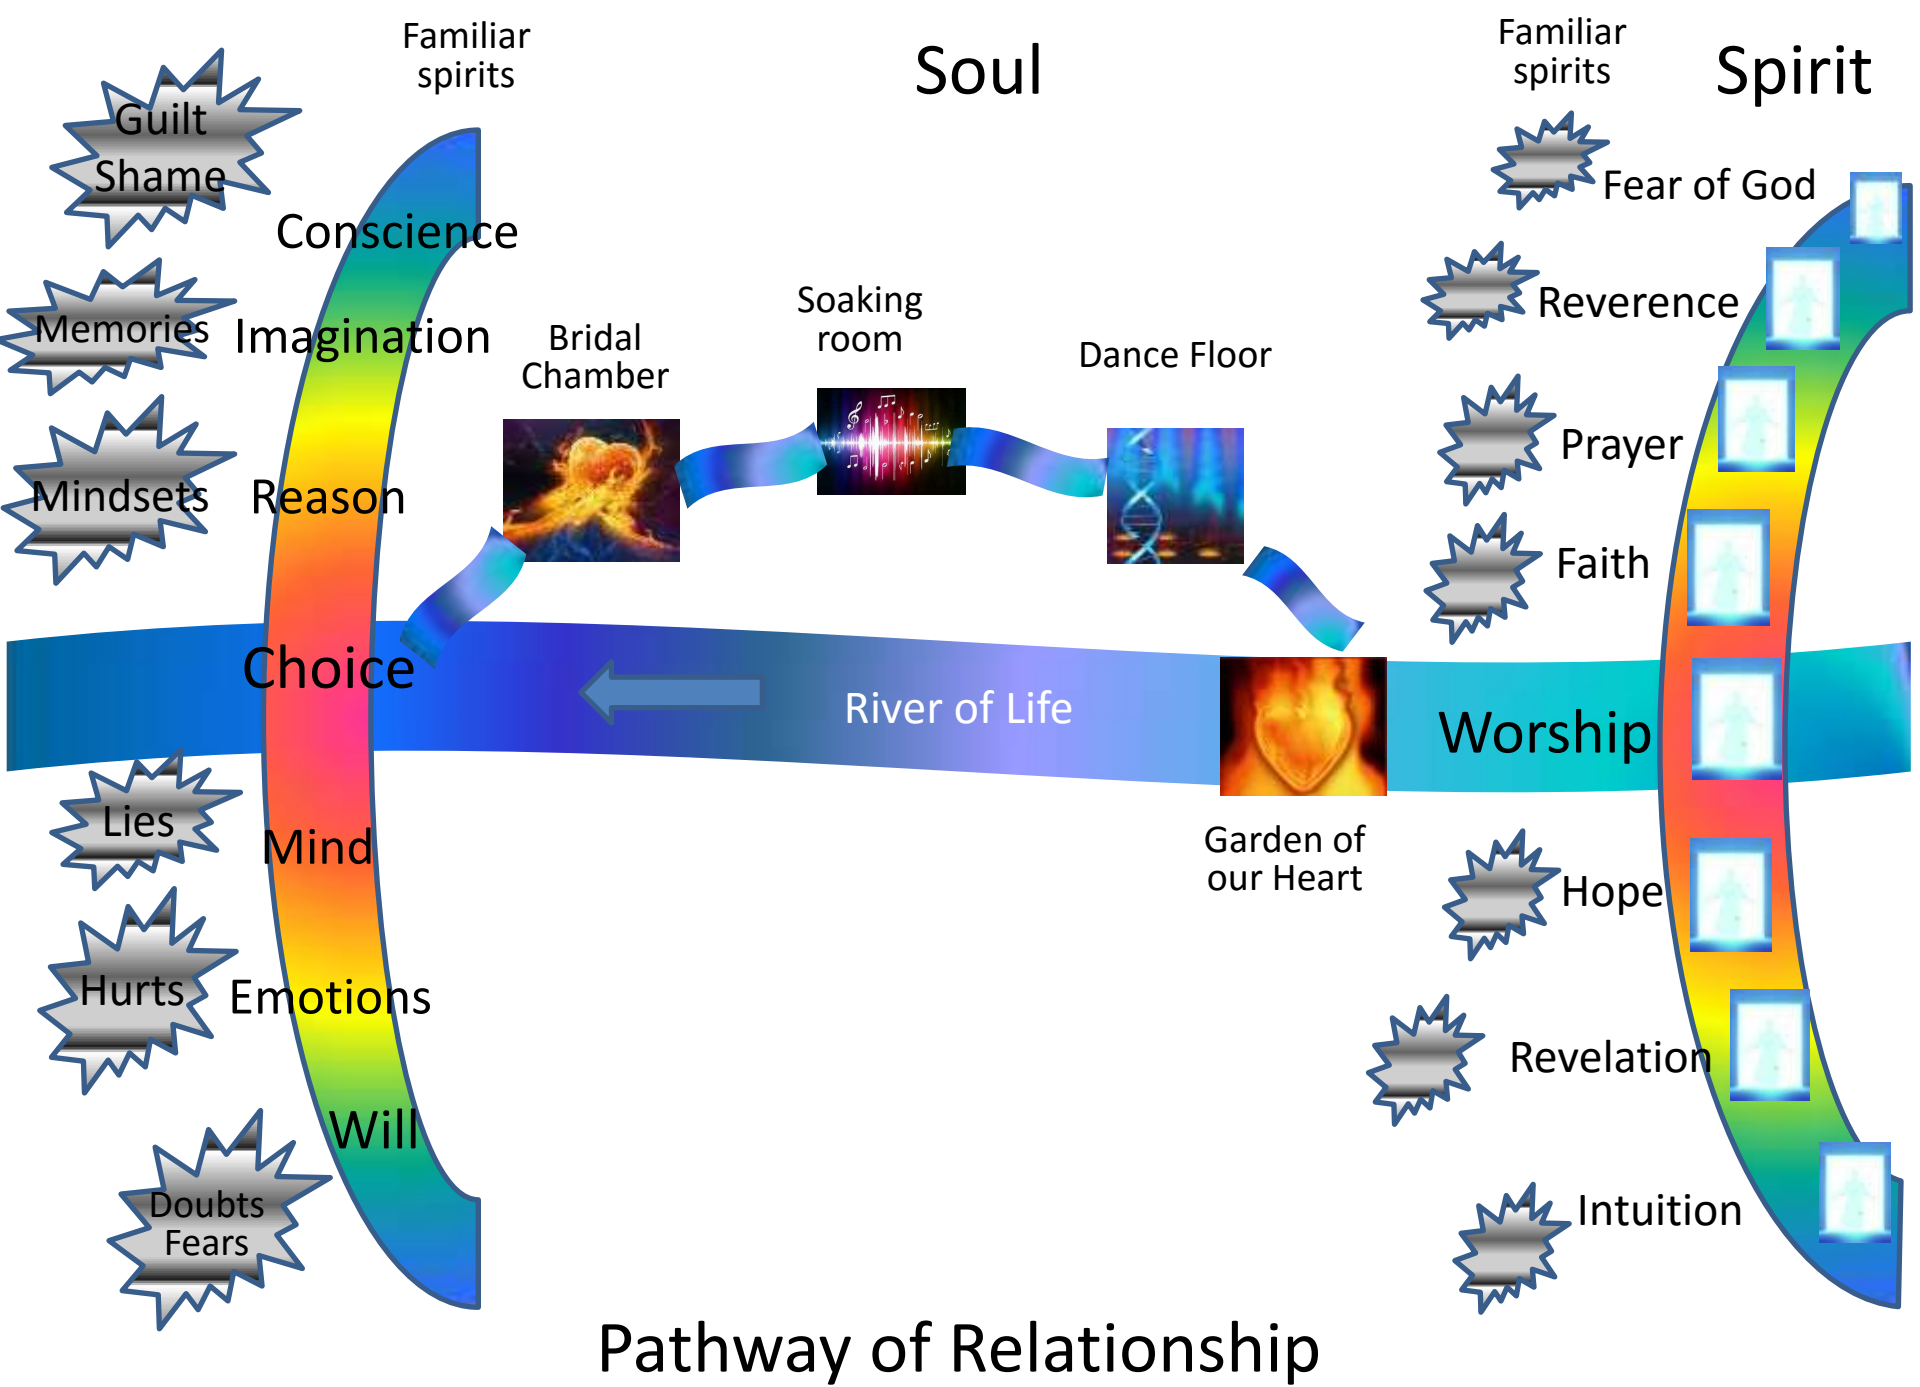

Understanding Gateways

Using the Court of Accusation

**JOURNEY
MAPS**

Cleansing Gateways

4 Chambers of the Heart

Engaging God Gateways

- Cleansing gateways is about removing blockages and obstacles to the flow of heaven, the river of life, through us
- The 4 chambers of the heart is about engaging God for the transformation and conformity into the image of Jesus as mature sons of God

Engaging God Gateways

- Garden is where intimacy begins to restore our identity in sonship apart from works in a place of rest
- Dance floor is where we begin take on the image of sonship by engaging the character and nature of God in the light of His DNA

Engaging God Gateways

- The soaking room is the place of preparation of soul and body to be able to radiate the glory of God as sons of light by engaging God's frequencies
- Where our the physical aspects of our transformation begin to bring our bodies into wholeness and release our supernatural abilities