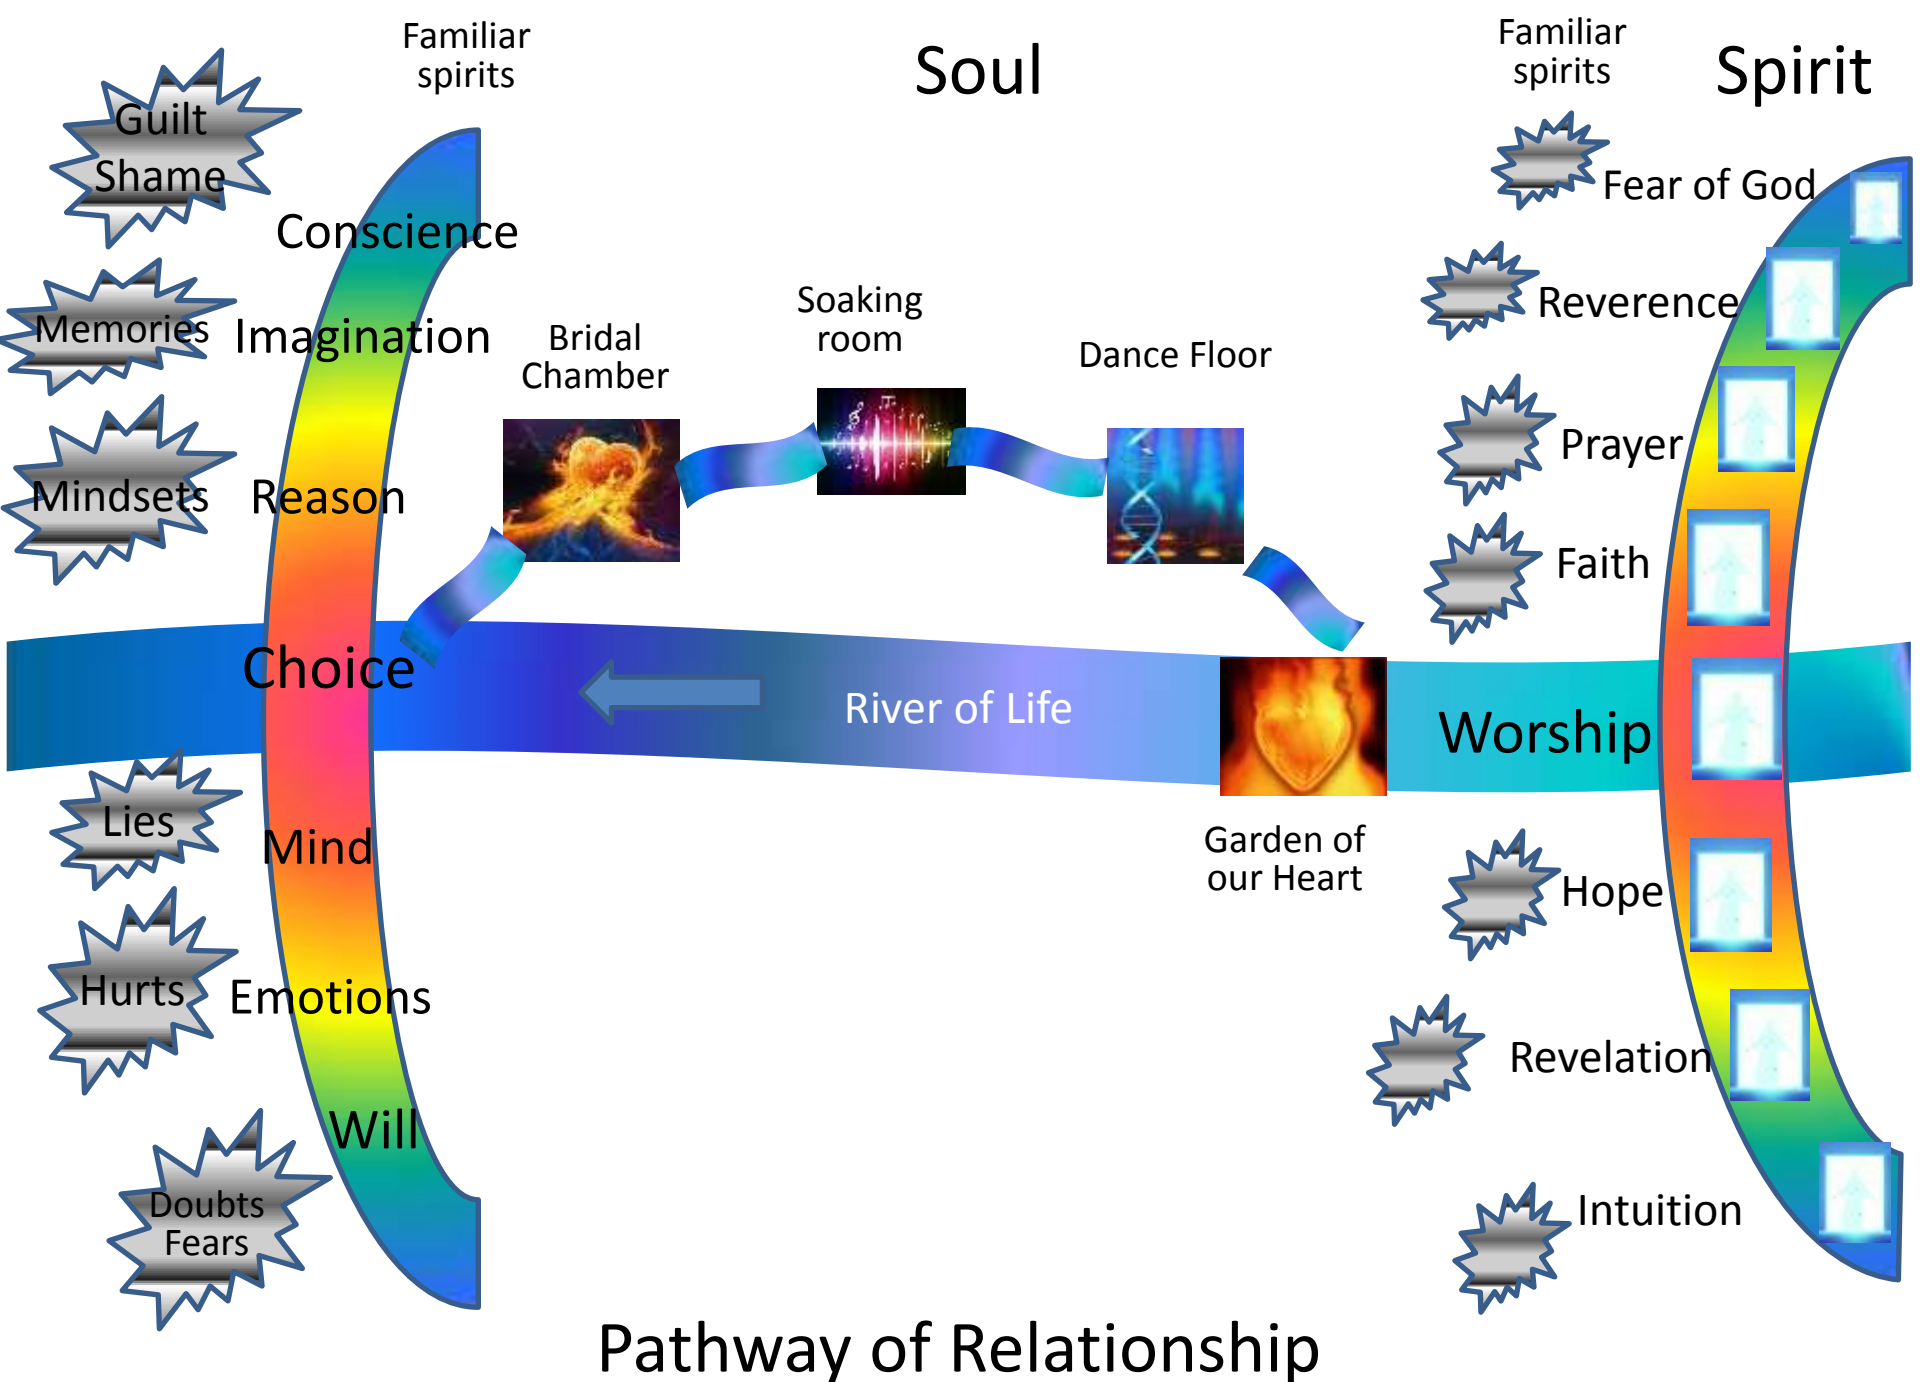

Base Camp 1

- Pathway of relationship that leads to deeper intimacy with God
- Flowing from inside out - heaven to our gateways of spirit, soul, body to the world around us
- Pathway of responsibility that leads to greater kingdom rulership
- Flowing from outside in from earth to heaven as living sacrifices to rule.

Pathway of Relationship

Living Water
John 4 & John 7

Gateway first love
Rev 3:20

Living Water
John 4 & John 7

Gateway first love
Rev 3:20

SPIRIT

River of Life

River of Life

GLORY
OF
GOD

SPIRIT

Come up here
Rev 4:1

Heaven

River of Life

River of Life

Pathway of Relationship

Eden

Judgement
Seat

Tree
of
Life

Throne
of
Grace

Father's
Garden

Waterfalls

Pools of
revelation

River of Life

Waterfall