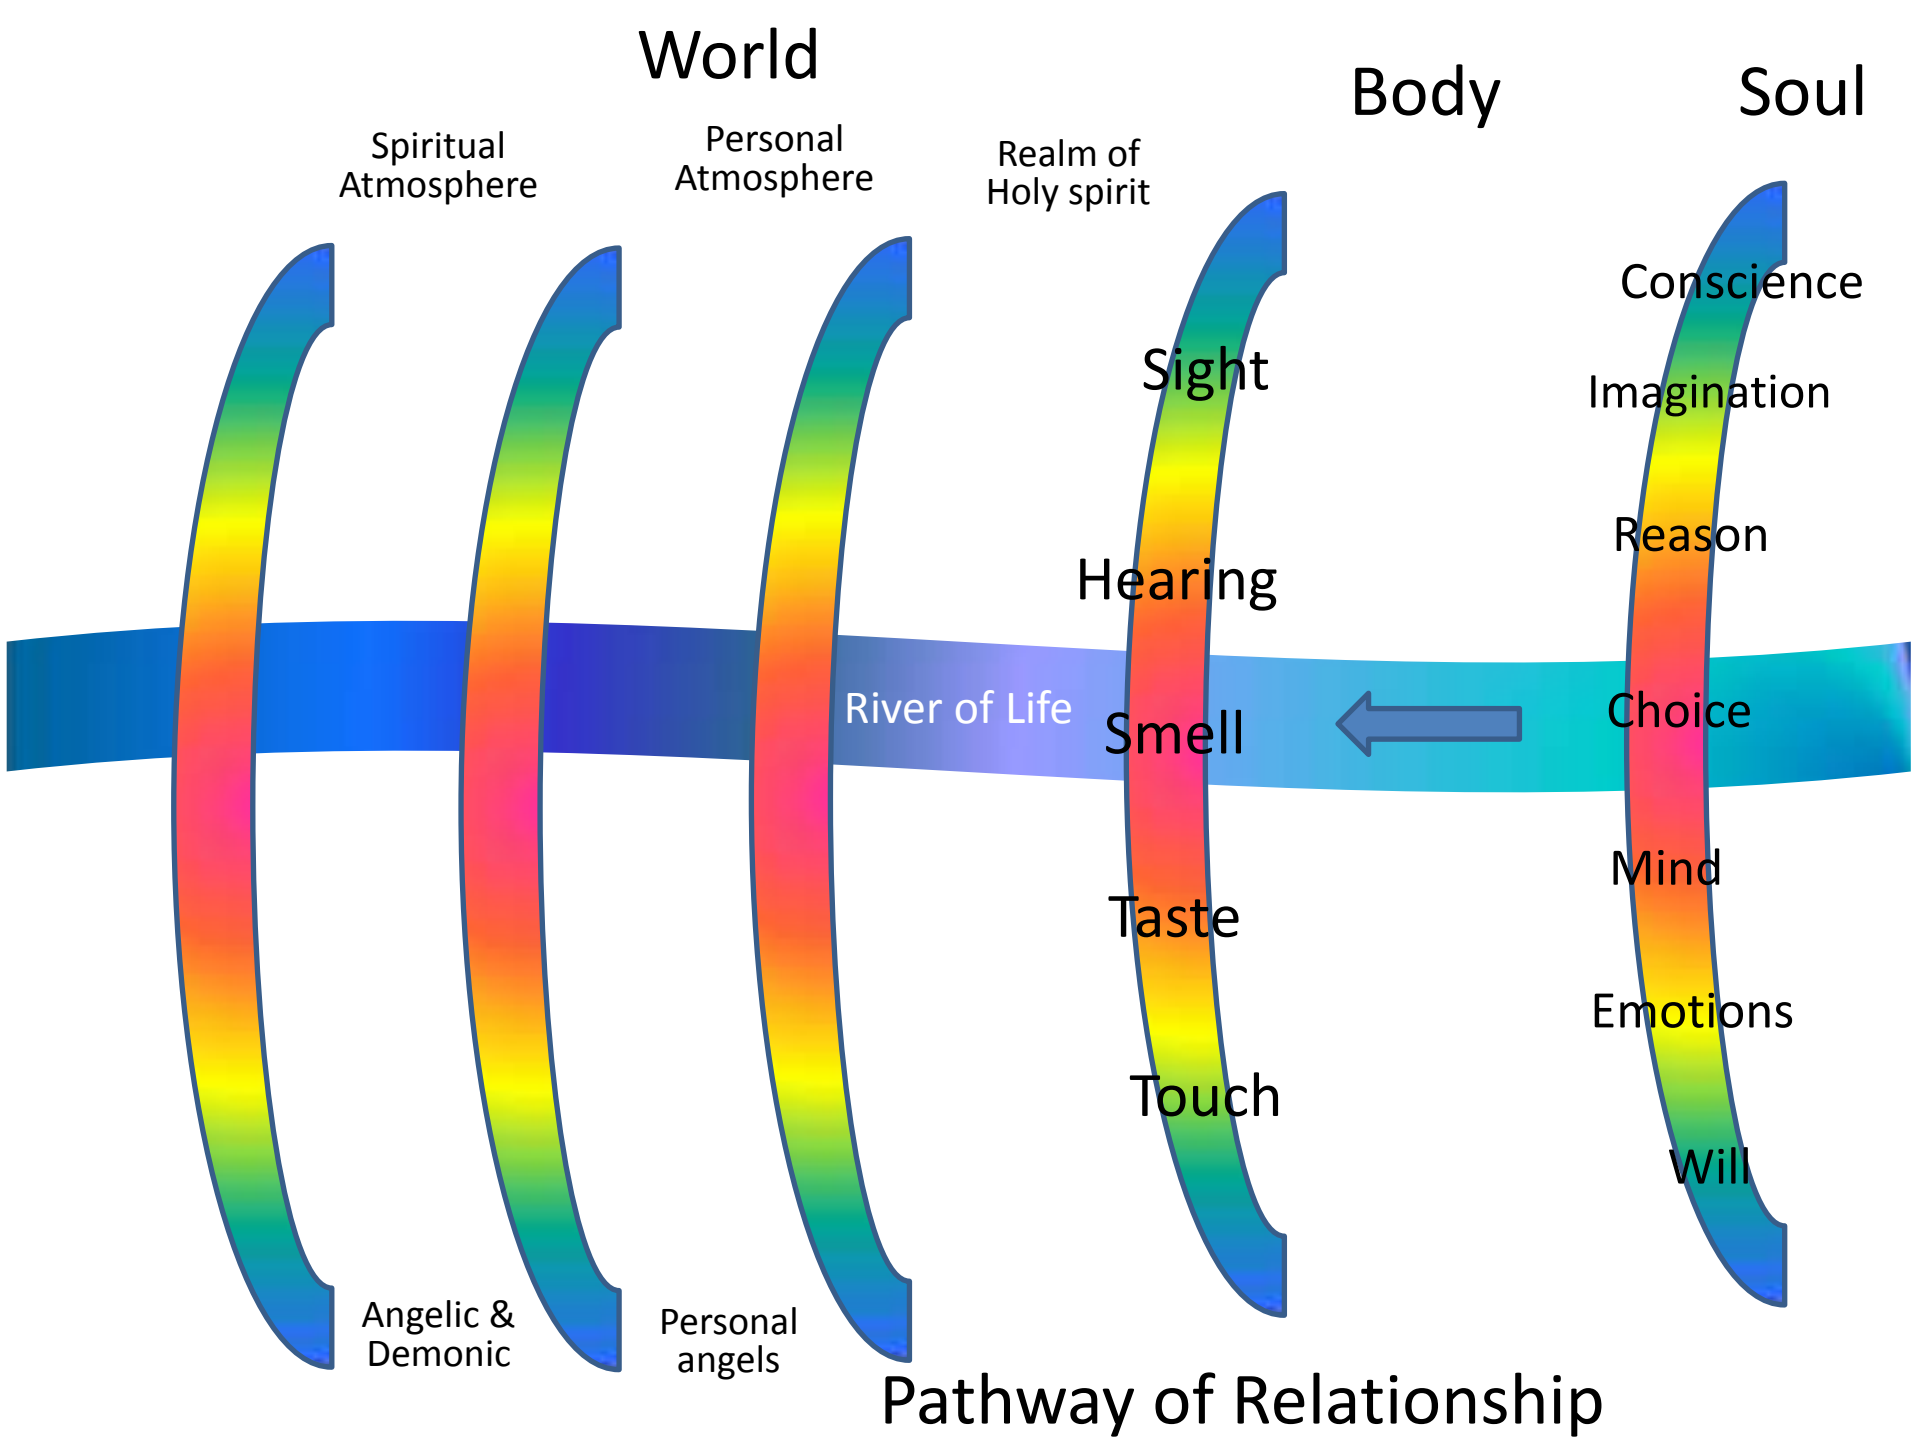

Base Camp 1

- Pathway of relationship that leads to deeper intimacy with God
- Flowing from inside out - heaven to our gateways of spirit, soul, body to the world around us
- Pathway of responsibility that leads to greater kingdom rulership
- Flowing from outside in from earth to heaven as living sacrifices to rule.

Pathway of Relationship

Living Water
John 4 & John 7

Gateway first love
Rev 3:20

Living Water
John 4 & John 7

Gateway first love
Rev 3:20

SPIRIT

River of Life

River of Life

GLORY
OF
GOD

SPIRIT

Come up here
Rev 4:1

Heaven

River of Life

River of Life

Pathway of Relationship

Eden