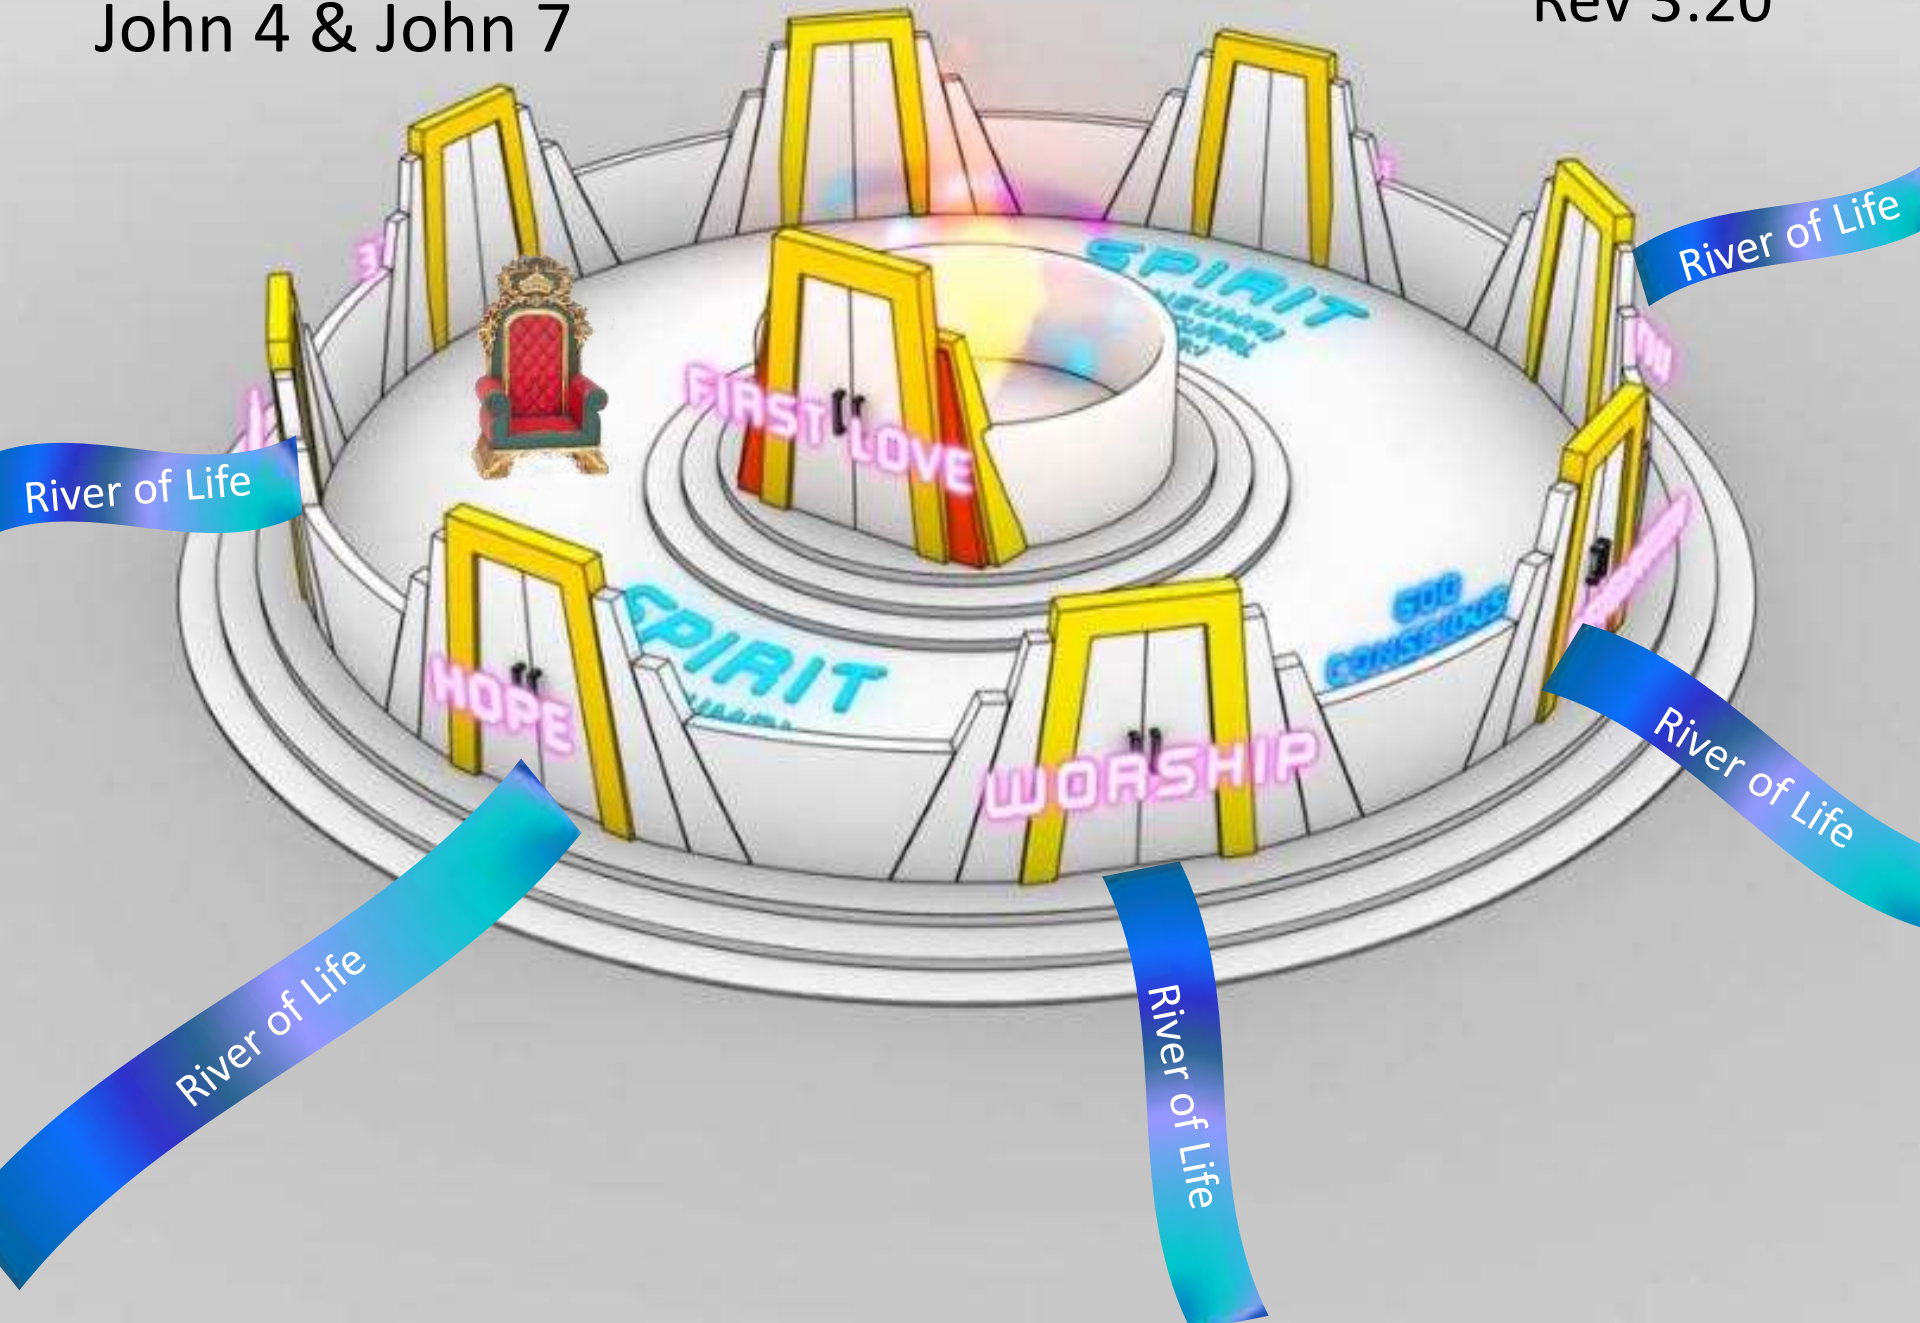

Base Camp 1

- Pathway of relationship that leads to deeper intimacy with God
- Flowing from inside out - heaven to our gateways of spirit, soul, body to the world around us
- Pathway of responsibility that leads to greater kingdom rulership
- Flowing from outside in from earth to heaven as living sacrifices to rule.

Pathway of Relationship

Living Water
John 4 & John 7

Gateway first love
Rev 3:20

Living Water
John 4 & John 7

Gateway first love
Rev 3:20

SPIRIT

River of Life

River of Life

GLORY
OF
GOD

SPIRIT

Come up here
Rev 4:1

Heaven

River of Life

River of Life

Pathway of Relationship

Eden

Judgement
Seat

Tree
of
Life

Throne
of
Grace

Father's
Garden

Waterfalls

Pools of
revelation

River of Life

Waterfall