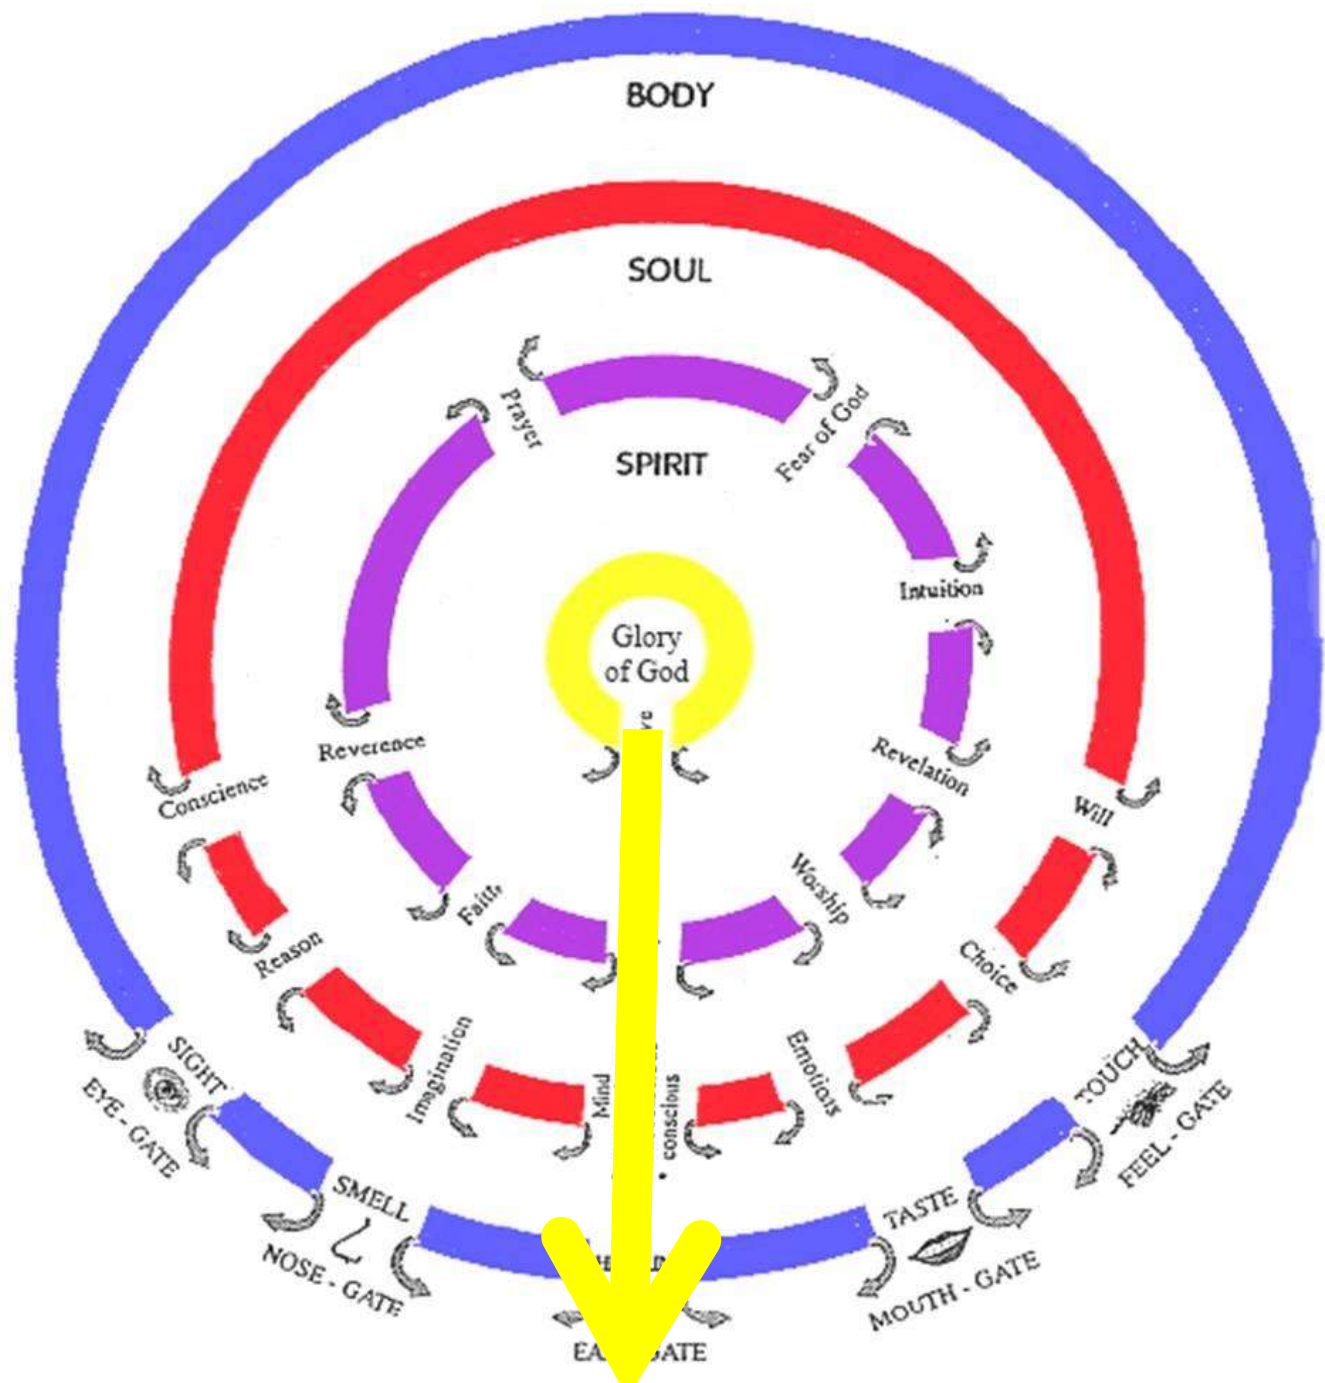

Freedom

Apostolic Resources

freedomtrust.org.uk/AR

Base Camp 1

- We are going on a journey or an adventure together
- Journey of discovering the spiritual realms
- Discovering the realms within us, around us and the heavenly realms
- There are 2 main pathways that we are going to follow

Base Camp 1

- Pathway of relationship that leads to deeper intimacy with God
- Flowing from inside out - heaven to our gateways of spirit, soul, body to the world around us
- Pathway of responsibility that leads to greater kingdom rulership
- Flowing from outside in from earth to heaven as living sacrifices to rule.

Base Camp 1

- Basic preparation for the journey.
- Faith
- Basic truths
- The language of the spirit
- Base camp – Journey Map

Base Camp
Journey
Preparation

Unseen Realms

Heavenly Realms

River of Life

River of Life

Heaven

Eden

Judgement
Seat

Tree
of
Life

Throne
of
Grace

Father's
Garden

Waterfalls

Pools of
revelation