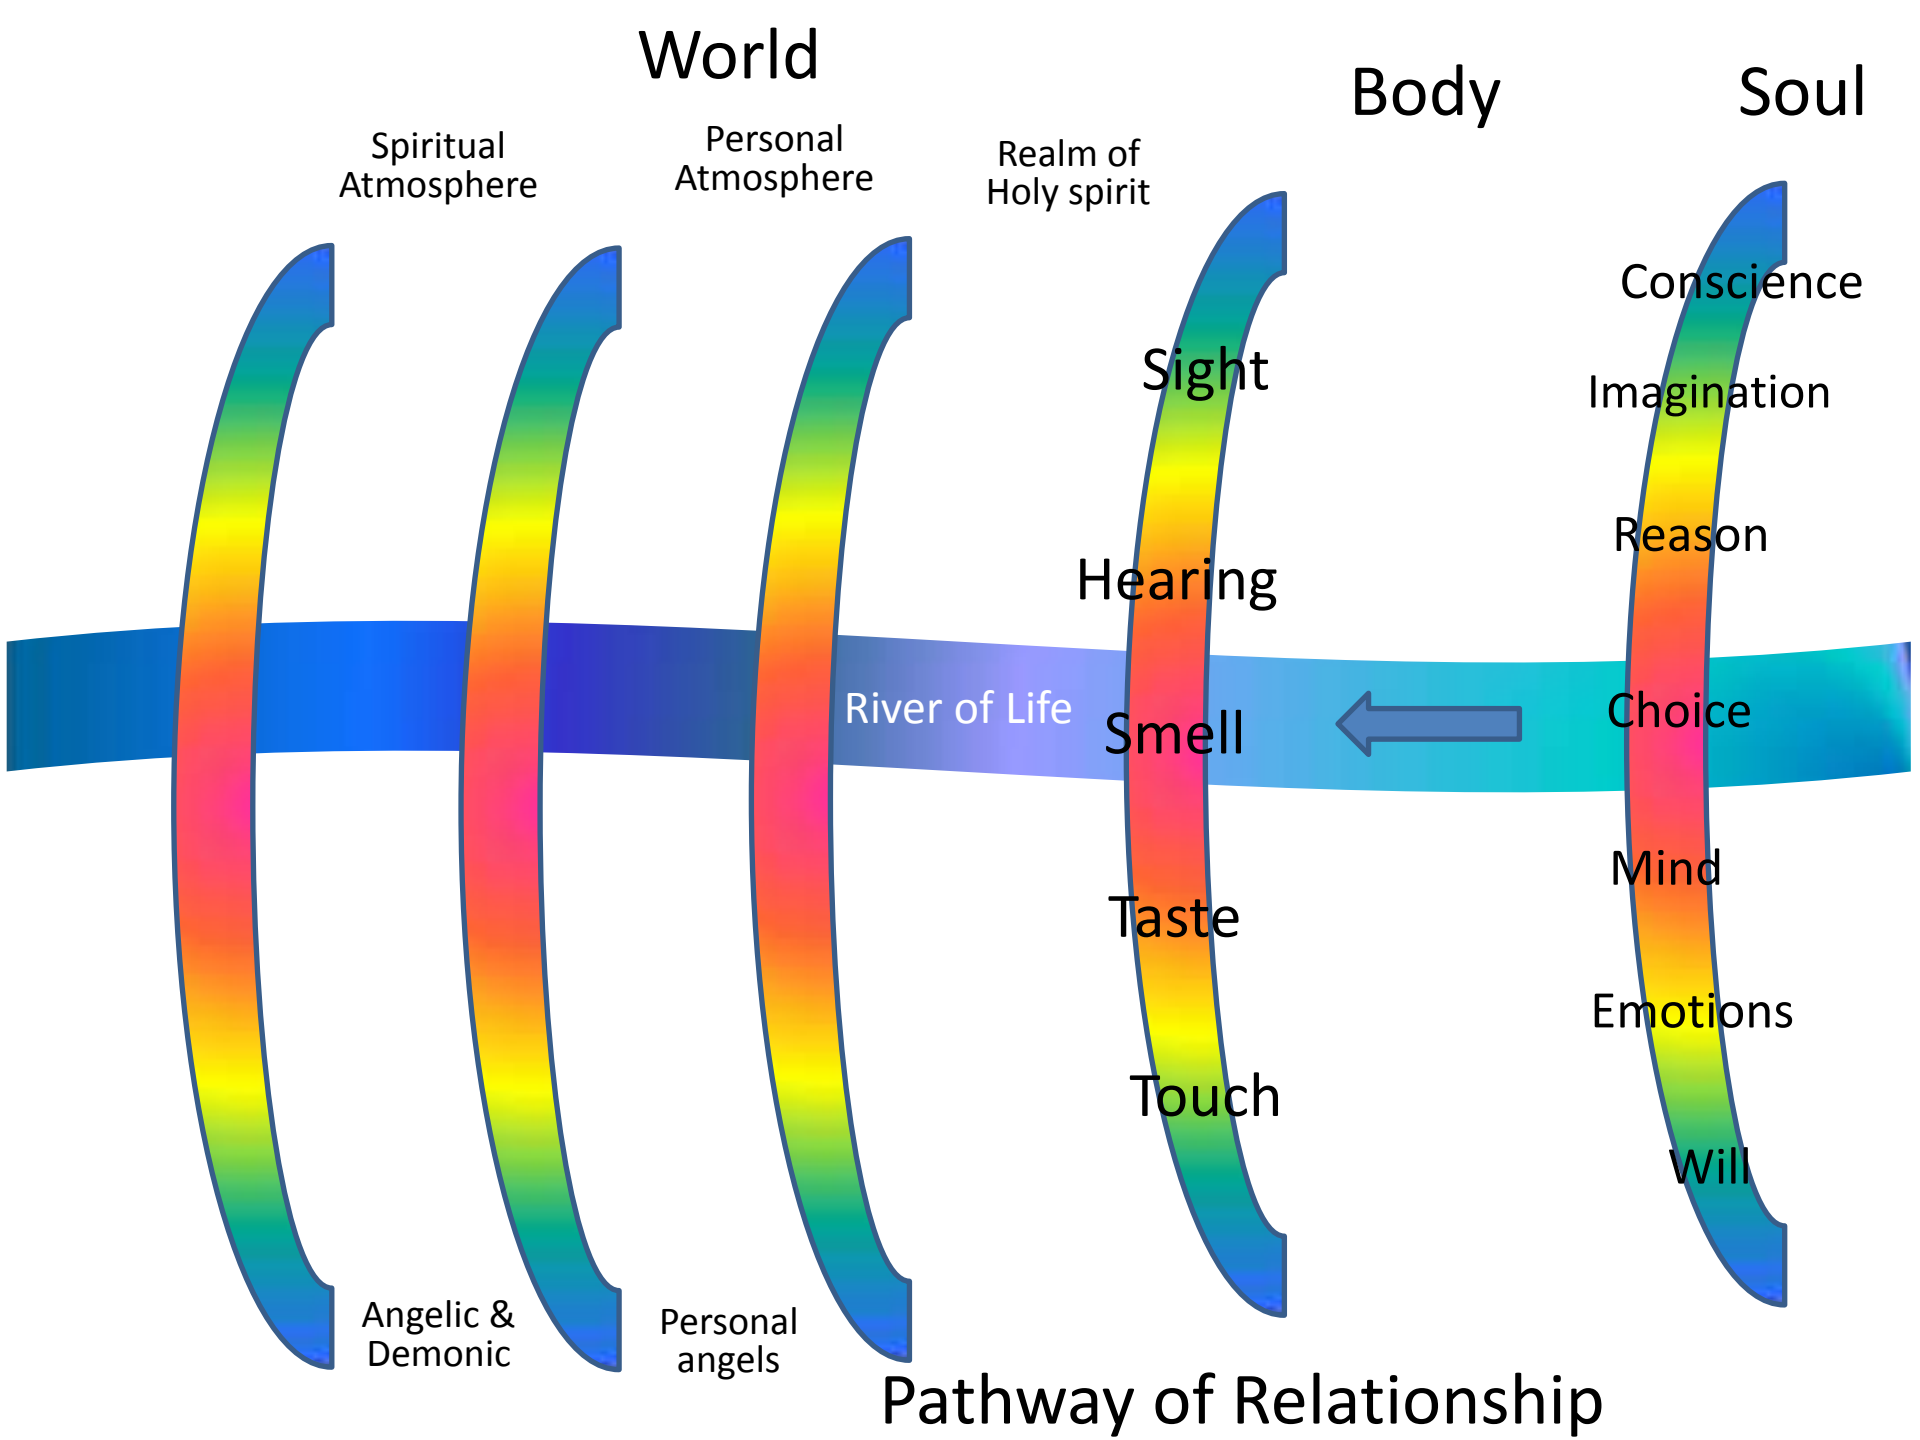

Base Camp 1

- Pathway of relationship that leads to deeper intimacy with God
- Flowing from inside out - heaven to our gateways of spirit, soul, body to the world around us
- Pathway of responsibility that leads to greater kingdom rulership
- Flowing from outside in from earth to heaven as living sacrifices to rule.

Pathway of Relationship

Living Water
John 4 & John 7

Gateway first love
Rev 3:20

Living Water
John 4 & John 7

Gateway first love
Rev 3:20

SPIRIT

SPIRIT

Come up here
Rev 4:1

Heaven

Eden

Judgement
Seat

Tree
of
Life

Throne
of
Grace

Father's
Garden

Waterfalls

Pools of
revelation