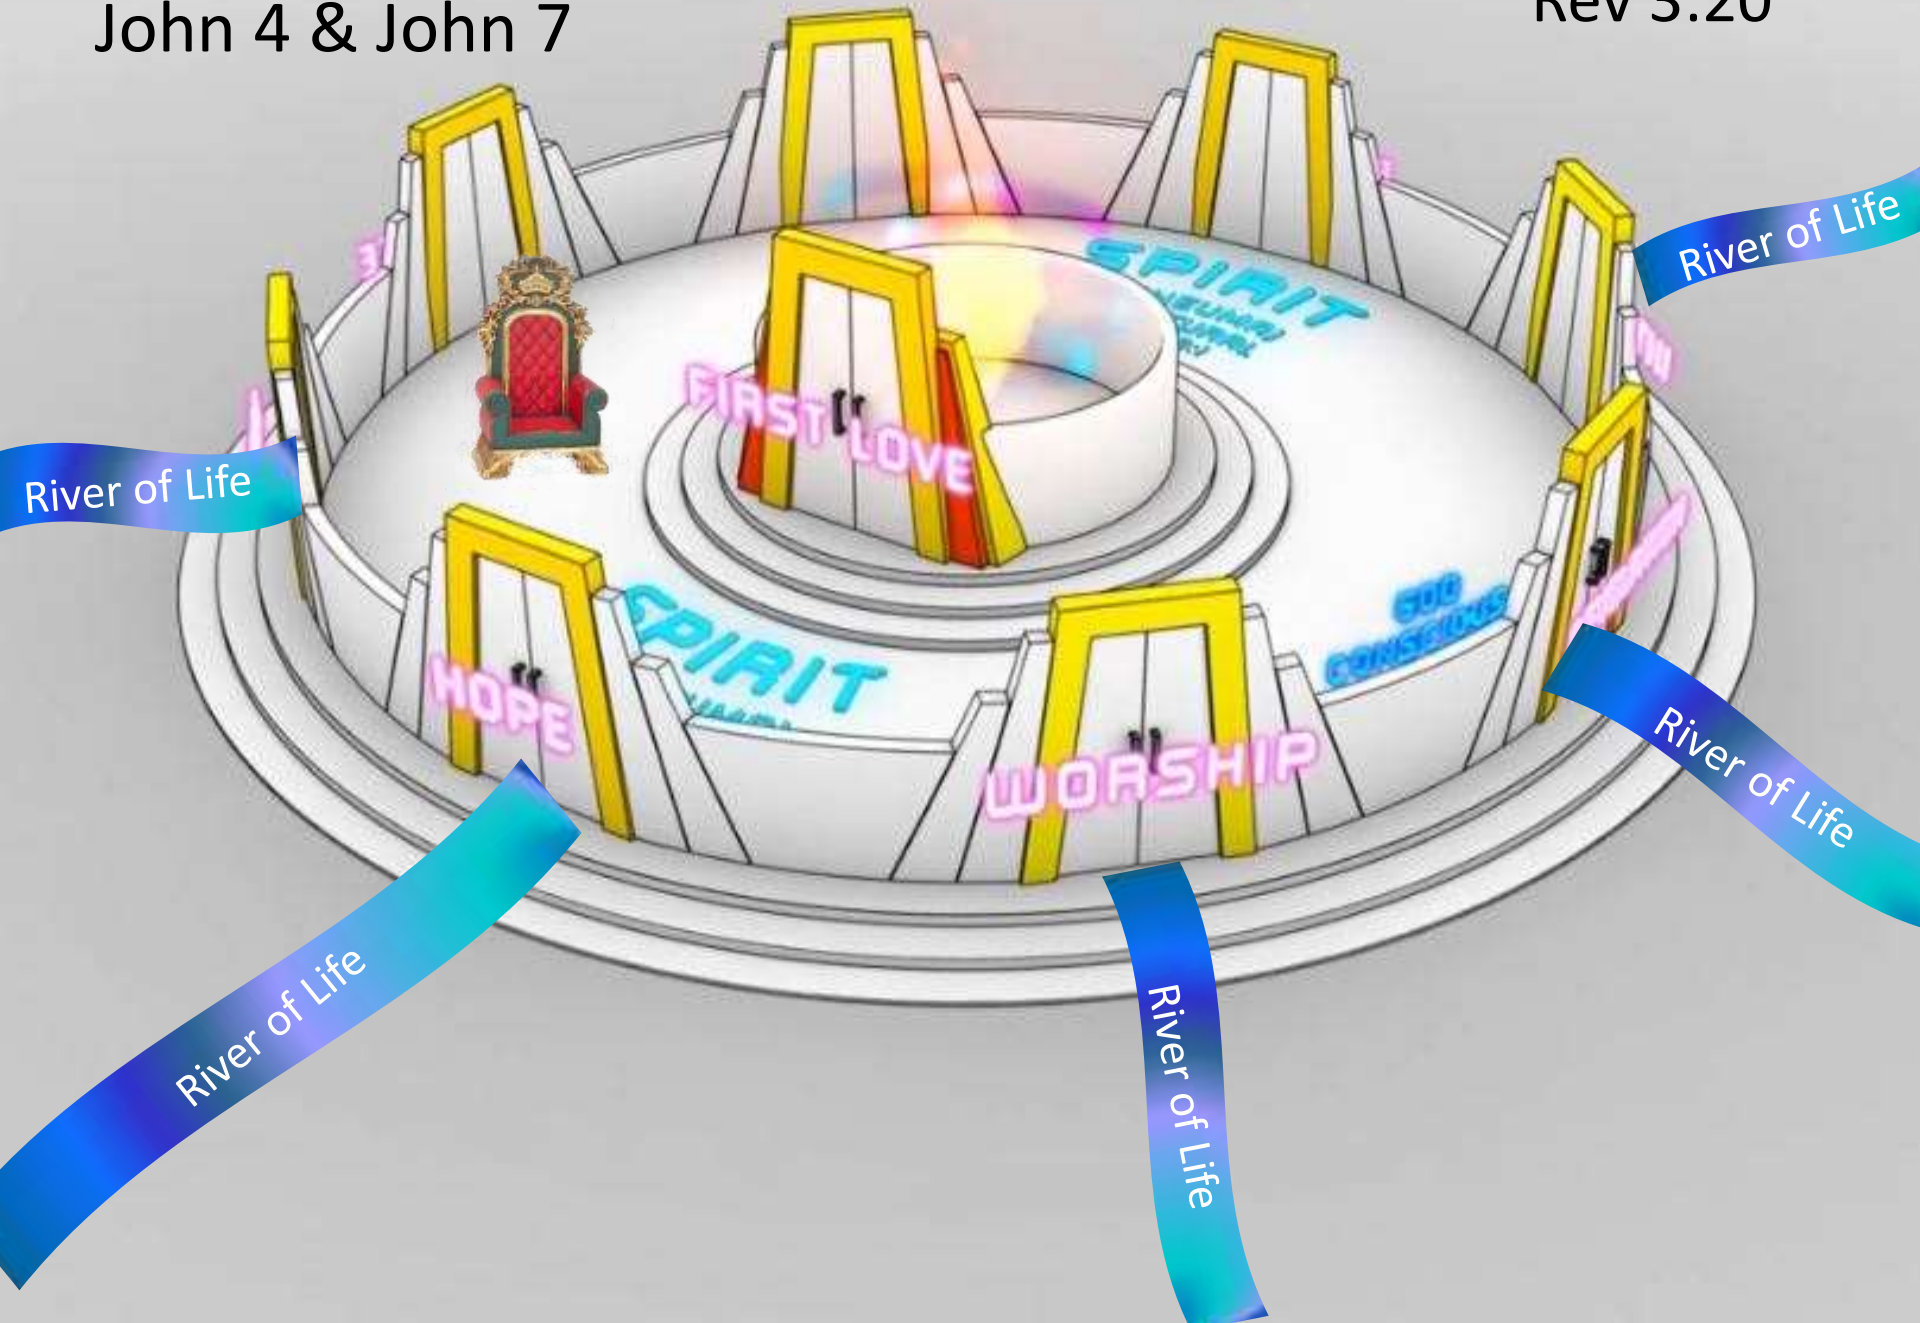

Base Camp 1

- Pathway of relationship that leads to deeper intimacy with God
- Flowing from inside out - heaven to our gateways of spirit, soul, body to the world around us
- Pathway of responsibility that leads to greater kingdom rulership
- Flowing from outside in from earth to heaven as living sacrifices to rule.

Pathway of Relationship

Living Water
John 4 & John 7

Gateway first love
Rev 3:20

Living Water
John 4 & John 7

Gateway first love
Rev 3:20

SPIRIT

SPIRIT

Come up here
Rev 4:1

Heaven

Eden

Judgement
Seat

Tree
of
Life

Throne
of
Grace

Father's
Garden

Waterfalls

Pools of
revelation