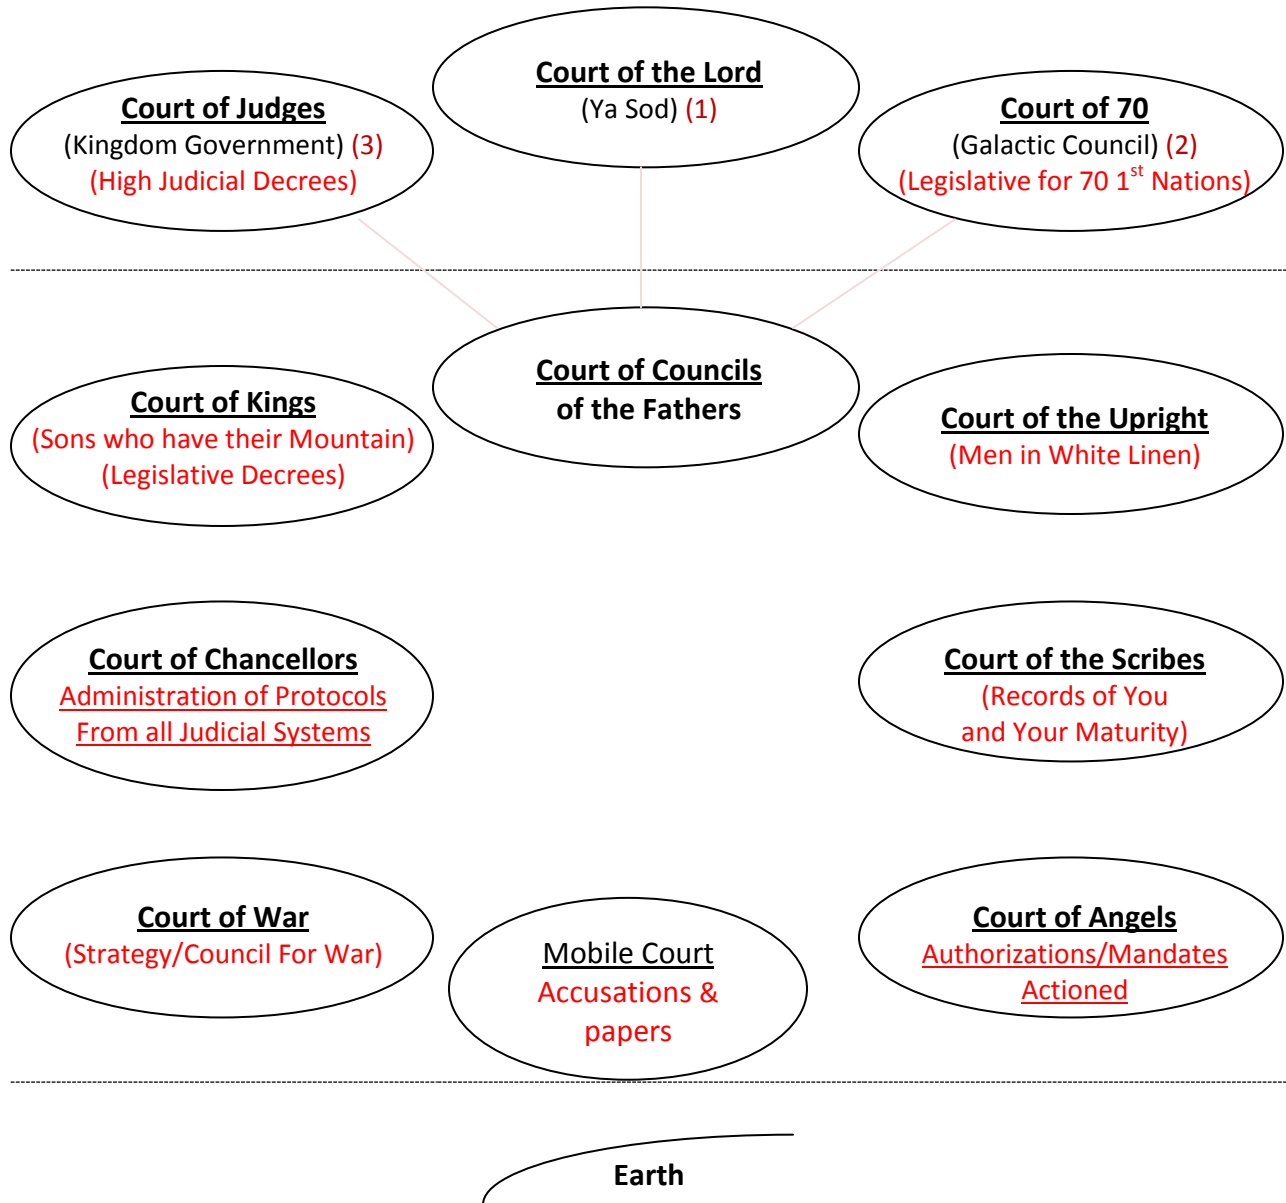

Heaven's Court System

The top three courts are comparable to the Bet Din (the bench of three). They are above the seven other courts.

The bottom seven courts are arranged similar to the menorah, with each court working in conjunction with the court on its right or left. The Court of Councils of the Fathers feeds to the highest three courts. This has been drawn in on the next page for clarity. The mobile court is separate from these ten.

Heaven's Court System